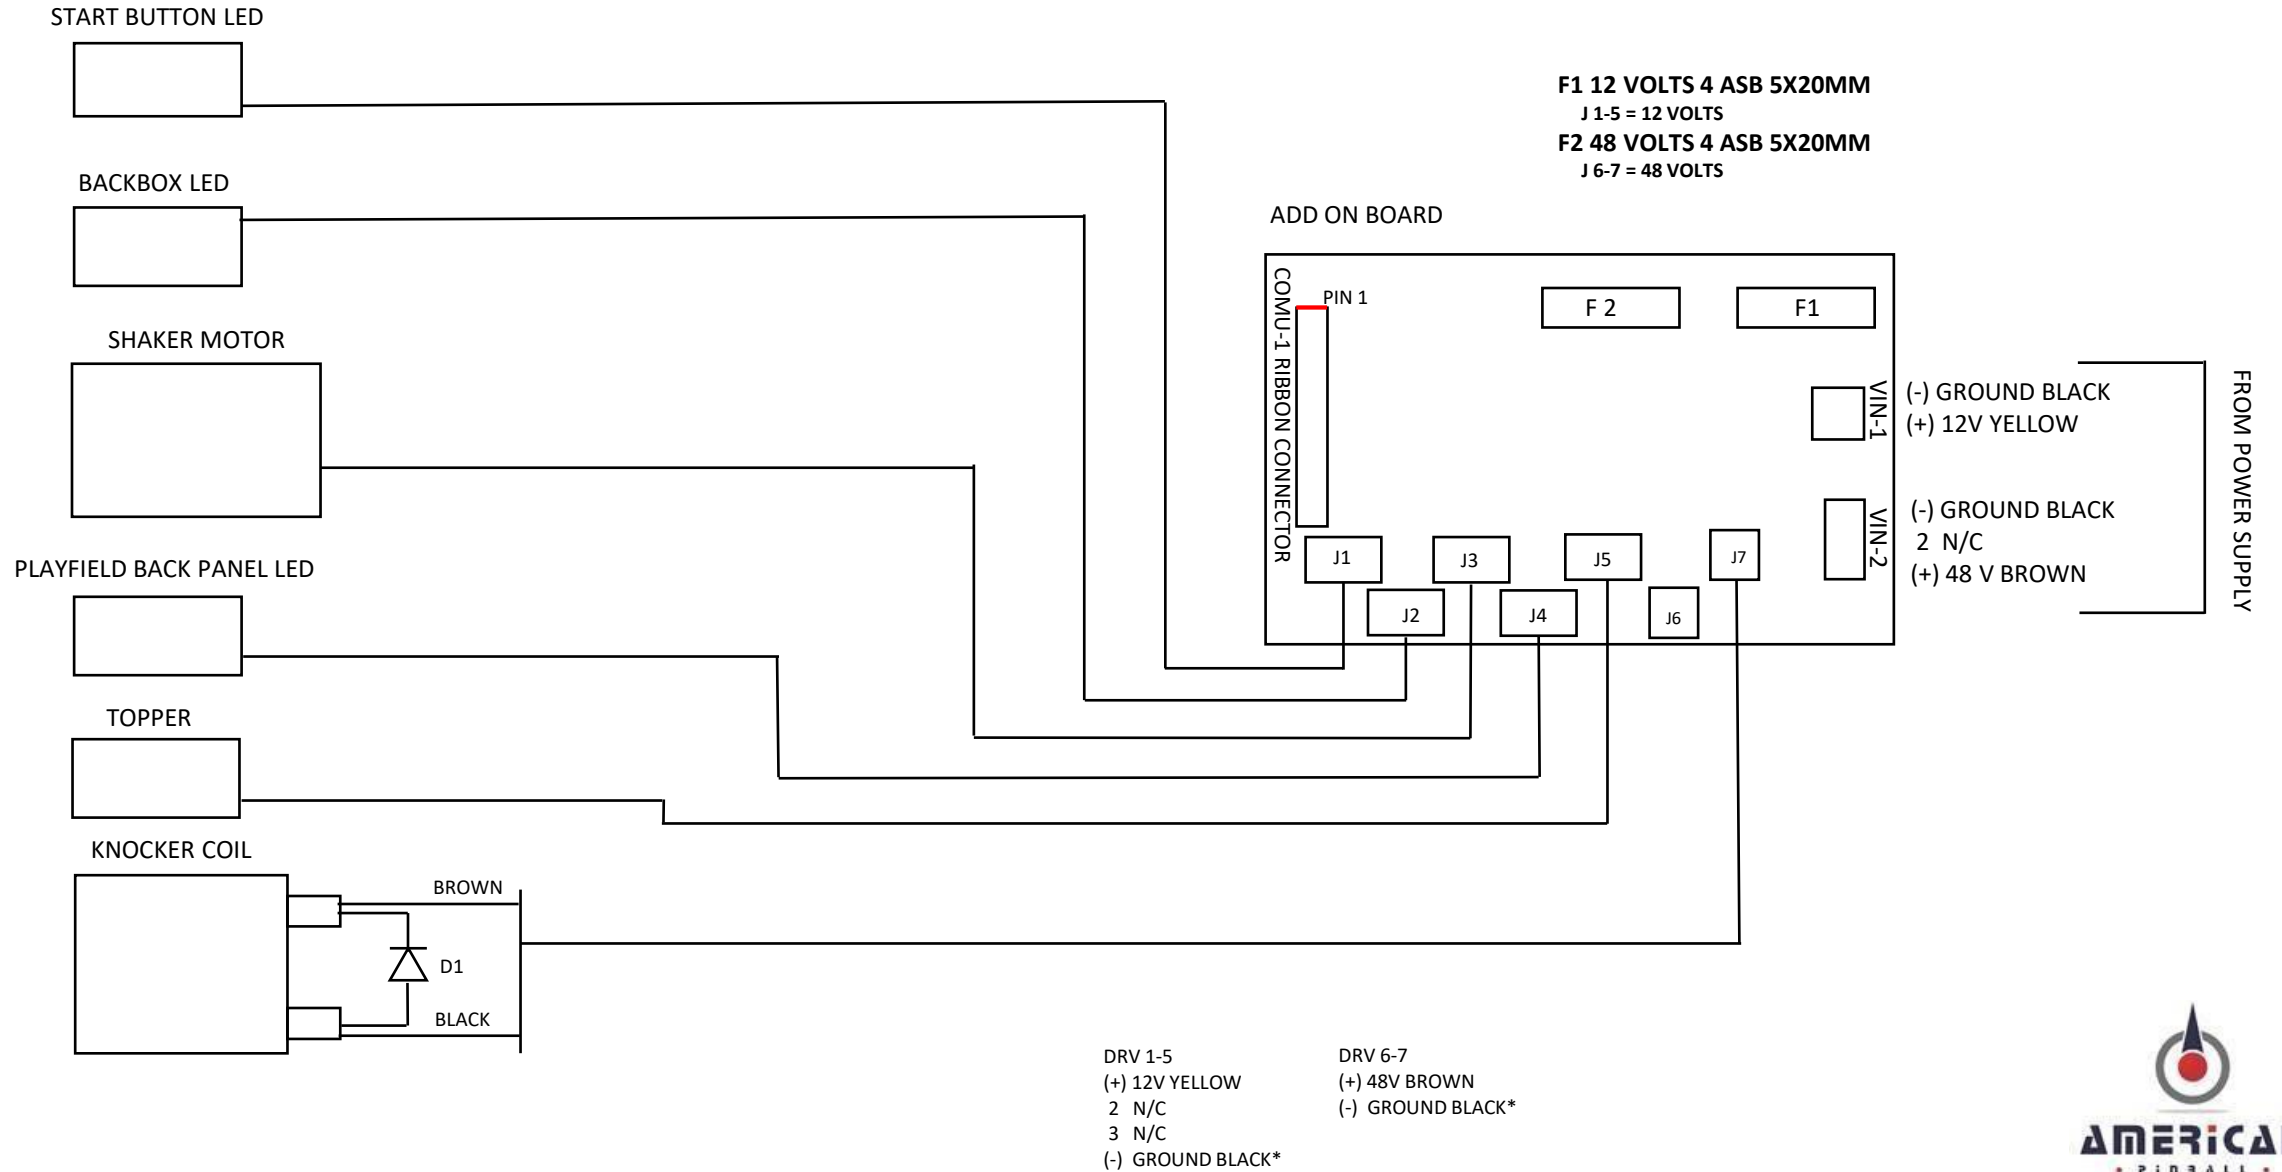

ADD ON BOARD WIRING OKTOBERFEST

D1 = 1N4004

*CONTROLLED GROUND